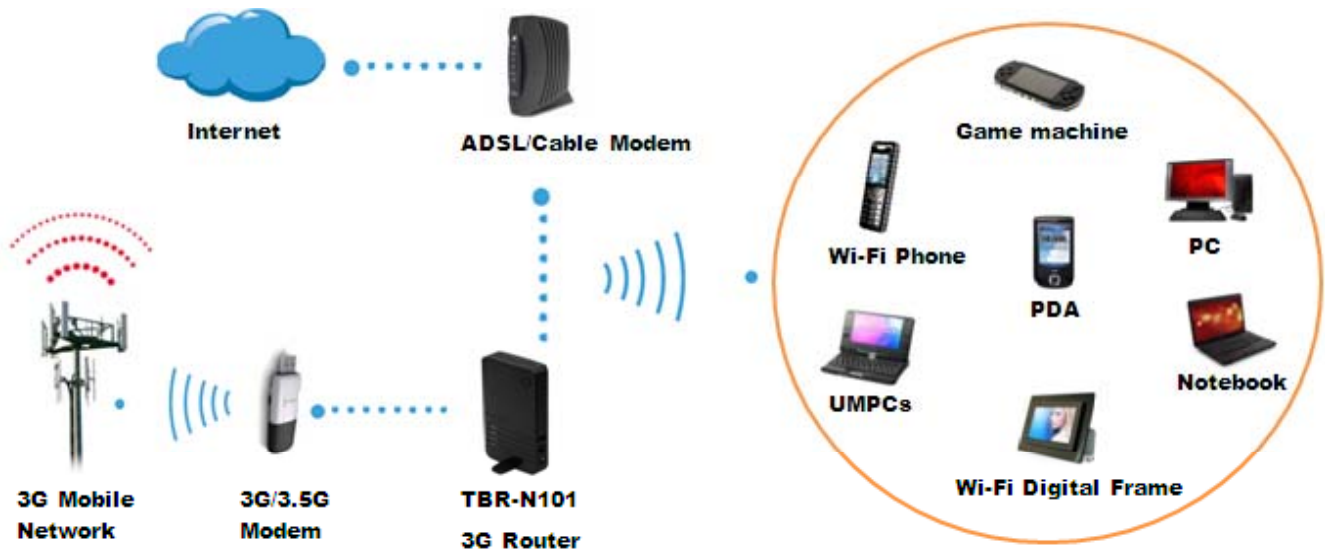

Application Diagram

3G Mobile Broadband Router (Specification)

WWAN Characteristics		Physical Characteristics	
USB Port	HSUPA / HSDPA / EVDO UMTS / EDGE / CDMA 1x Card	Antenna	Internal WFI Antenna
LAN Characteristics		Button	WPS Load Default
		Ports	Power Jack RJ-45 Jack USB 2.0 Host
Standard	IEEE802.3, IEEE802.3u	LED	Power WWAN Link WiFi Link & Activity WPS Activity
Data Rate	10/100Mbps	Dimensions	H: 136 x W: 92 x D: 24 mm
WLAN Characteristics		Weight	130g
Standard	IEEE802.11b/g/n 1T1R	Accessories	
Frequency Range	2.4 GHz	AC Adapter	External 5VDC / 1.44A
Operating Channels	FCC: 1 ~ 11 ETSI: 1 ~ 13 Japan: 1 ~ 14	Environmental	
Date Rate	Up to 150 Mbps	Temperature	Operating: 0 ~ 50 °C Storage: -30 ~ 70 °C
RF Output Power	802.11b: 18dBm(±1.5dBm) 802.11g: 14dBm(±1.5dBm) 802.11n: 14dBm(±1.5dBm)	Humidity	10% ~ 95% (Non-Condensing)
Effect Range	Indoor: Up to 70 M Outdoor: Up to 200~250M	Certifications	
WiFi Security	WEP Key None/64/128 bits WPA (personal and enterprise) WPA2 (personal and enterprise)	EMC/EM	FCC Class B, CE
Router Characteristics			
Feature	DHCP Server DMZ Support IP Sharing MAC Access Control Up to 256 clients Multiple BSSID