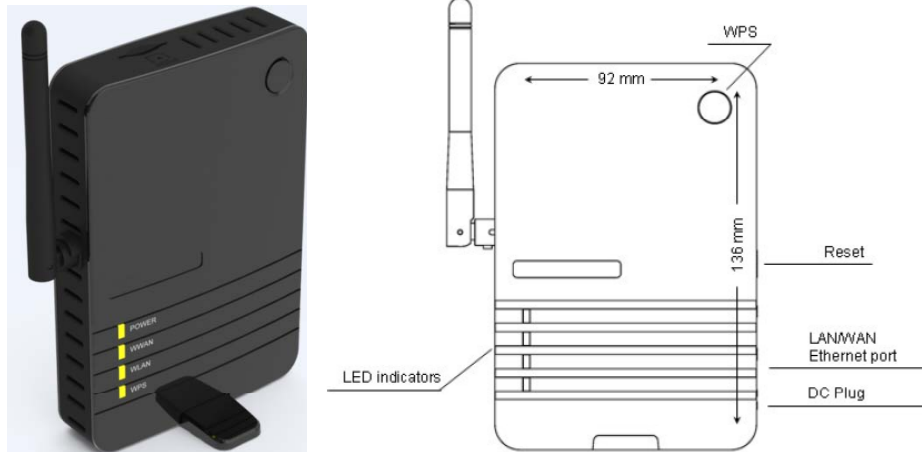

TBR-N102

3G Mobile Broadband Router

WCDMA Module Built-in Solution

Within TBR-N102 WCDMA module built-in solution, you will never be concerned if the data cards are supported or have to upgrade a latest firmware irregularly.

•Easy To Use

Simply insert your SIM Card into the slot of TBR-N102 and turn the unit on. You will have a secure WiFi network in seconds.

•Mobile Broadband Sharing

TBR-N102 is 3G/3.5G Mobile Router will offers subscribers of wireless carrier the ability to share mobile broadband access at speeds up to 7.2Mbit/s, and 802.11 b/g/n connected stations from anywhere a compatible 3G/3.5G mobile signal is available.

Application Diagram

3G Mobile Broadband Router (Specification)

WWAN Characteristics		Physical Characteristics	
PCI-E mini card type connector WCDMA		Antenna	WiFi: Internal Dipole Antenna WWAN: External Dipole Antenna (5 Freq.Bands)
		Button	WPS Load Default
LAN Characteristics		Ports	Power Jack RJ-45 Jack
Standard	IEEE802.3, IEEE802.3u		
Data Rate	10/100Mbps		
WLAN Characteristics		LED	Power WWAN Link WiFi Link & Activity WPS Activity
Standard	IEEE802.11b/g/n 1T1R	Dimensions	H: 136 x W:92 x D:24 mm
Frequency Range	2.4 GHz	Weight	140g
Operating Channels	FCC: 1 ~ 11 ETSI: 1 ~ 13 Japan: 1 ~ 14	Accessories	
Date Rate	Up to 150 Mbps	AC Adapter	External 5VDC / 1.44A Battery Bank (Optional) Battery Box (Optional)
RF Output Power	802.11b:18dBm(±1.5dBm) 802.11g:14dBm(±1.5dBm) 802.11n:14dBm(±1.5dBm)	Environmental	
Effect Range	Indoor: Up to 70 M Outdoor: Up to 200~250M	Temperature	Operating: 0 ~ 50 °C Storage: -30 ~ 70 °C
WiFi Security	WEP Key None/64/128 bits WPA (personal and enterprise) WPA2 (personal and enterprise)	Humidity	10% ~ 95% (Non-Condensing)
Router Characteristics		Certifications	
Feature	DHCP Server DMZ Support IP Sharing MAC Access Control Up to 256 clients Multiple BSSID SMS	EMC/EM	FCC Class B, CE